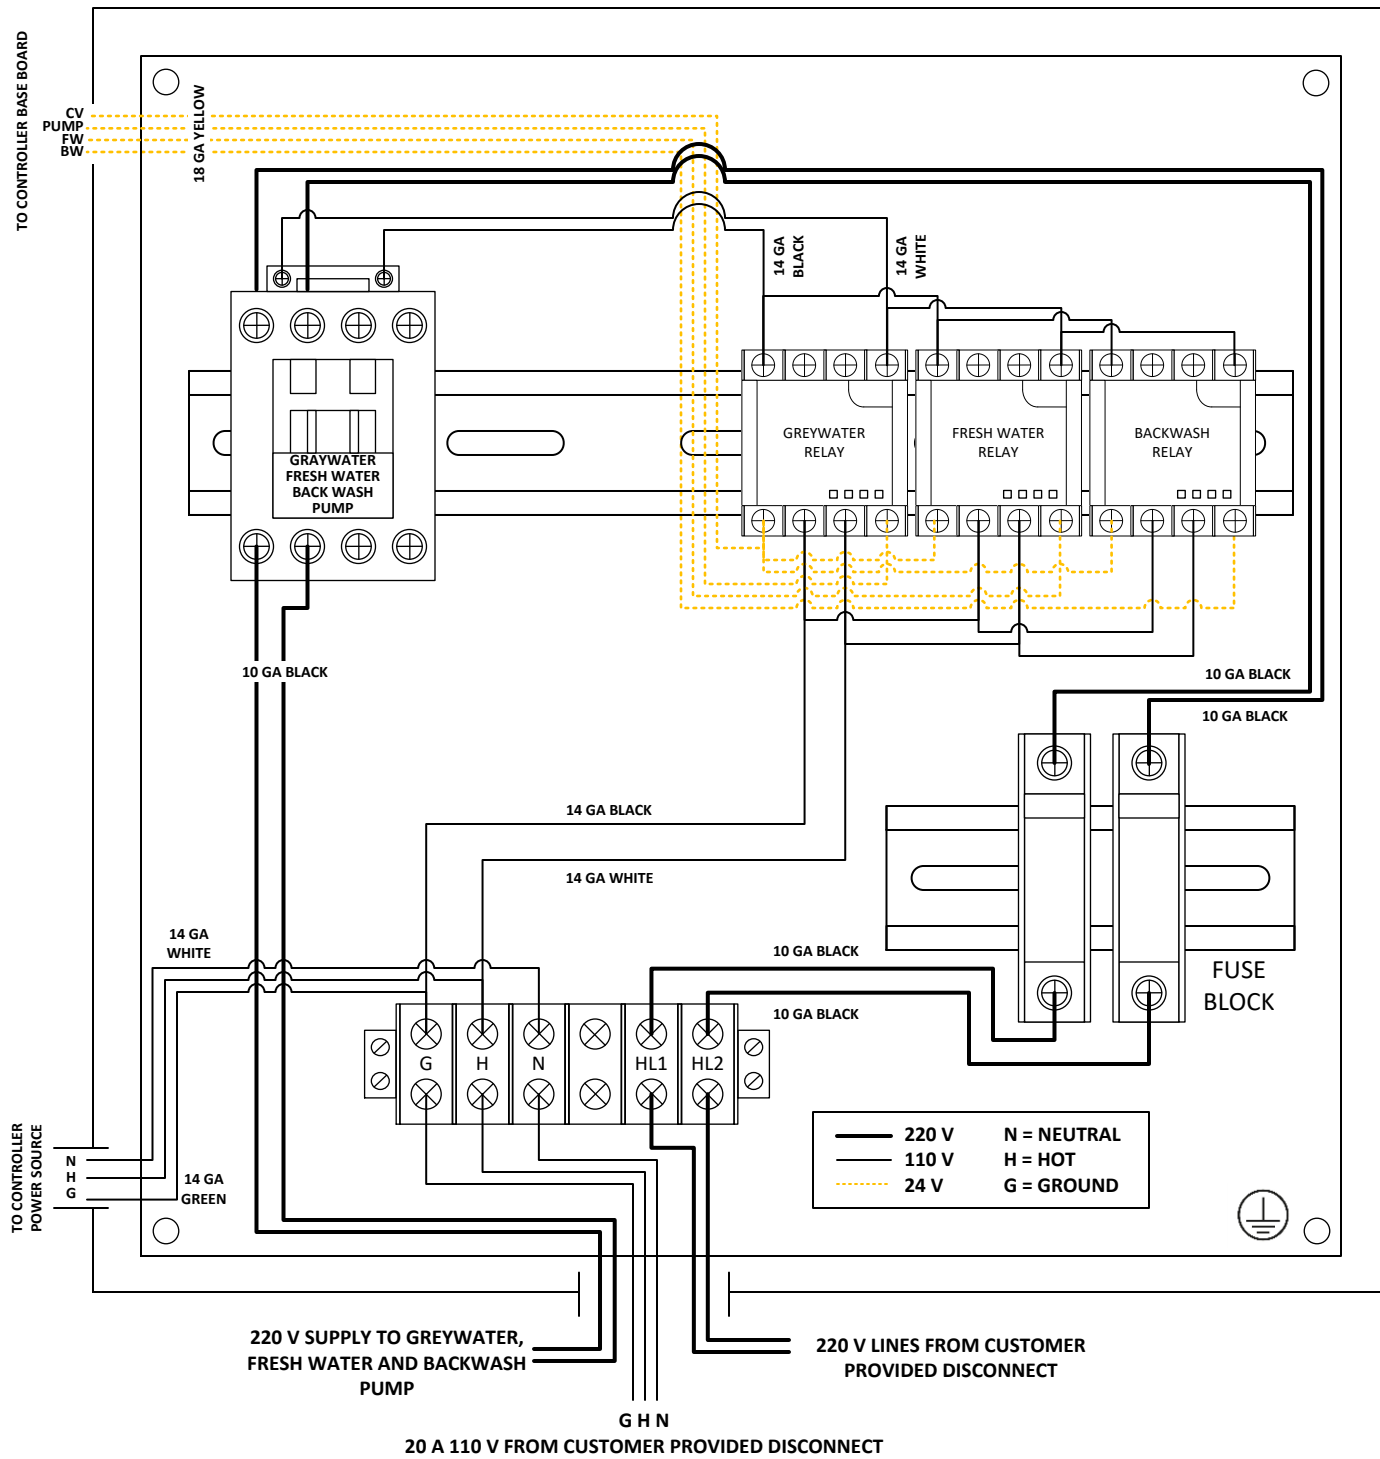

# ReWater® 220 VAC One Pump Relay Junction Box Installation Wiring Diagram

**WARNING**  
YOU MUST GROUND THE ReWater® CONTROLLER THAT THIS JUNCTION BOX IS ATTACHED TO BEFORE ANY WIRE IS CONNECTED TO THIS BOX OR THE CONTROLLER OR STATIC ELECTRICITY MAY SHORT THAT CONTROLLER'S PC BOARD AND RENDER IT INOPERATIVE, SUCH IS NOT COVERED BY THE WARRANTY.